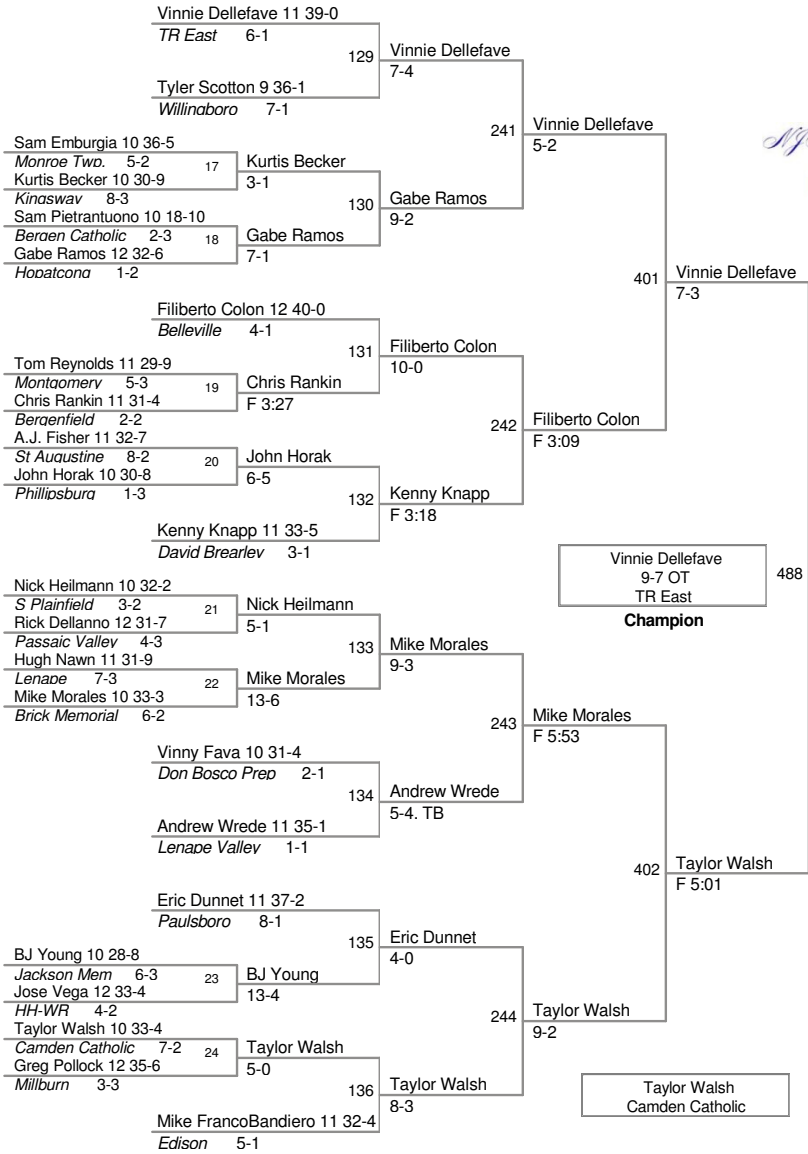

103 Lbs

Tyler Biscaha 4-2 Jackson Mem **Champion**

Rob Deutsch Eastern Regional

112 Lbs

119 Lbs

125 Lbs

130 Lbs

135 Lbs

140 Lbs

145 Lbs

152 Lbs

160 Lbs

171 Lbs

189 Lbs

215 Lbs

285 Lbs