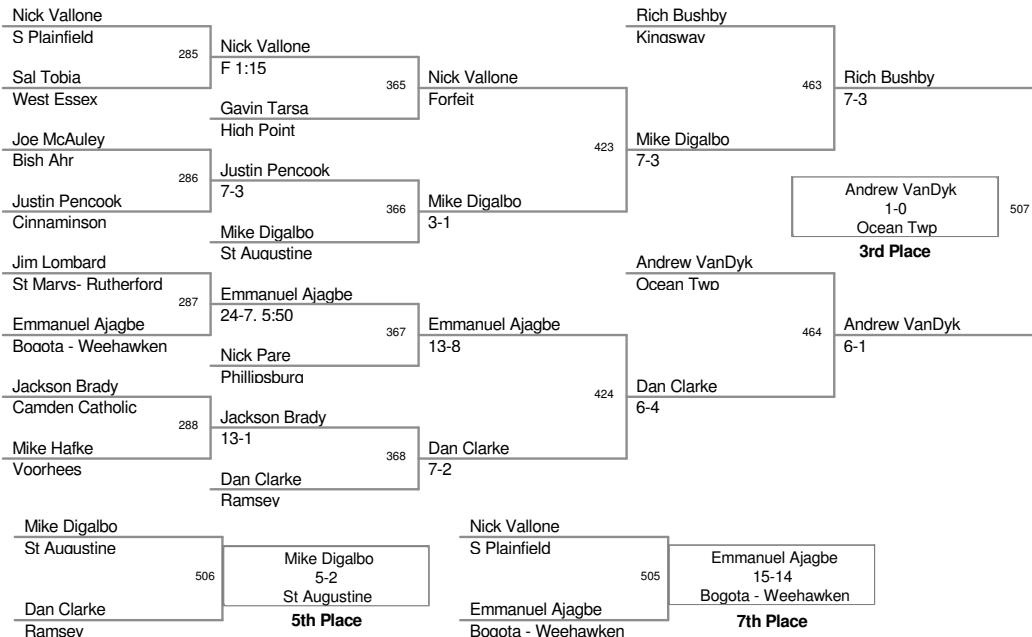

103 Lbs

Tyler Biscaha 4-2 Jackson Mem **Champion**

Rob Deutsch Eastern Regional

112 Lbs

119 Lbs

125 Lbs

130 Lbs

135 Lbs

140 Lbs

145 Lbs

152 Lbs

160 Lbs

171 Lbs

189 Lbs

215 Lbs

285 Lbs