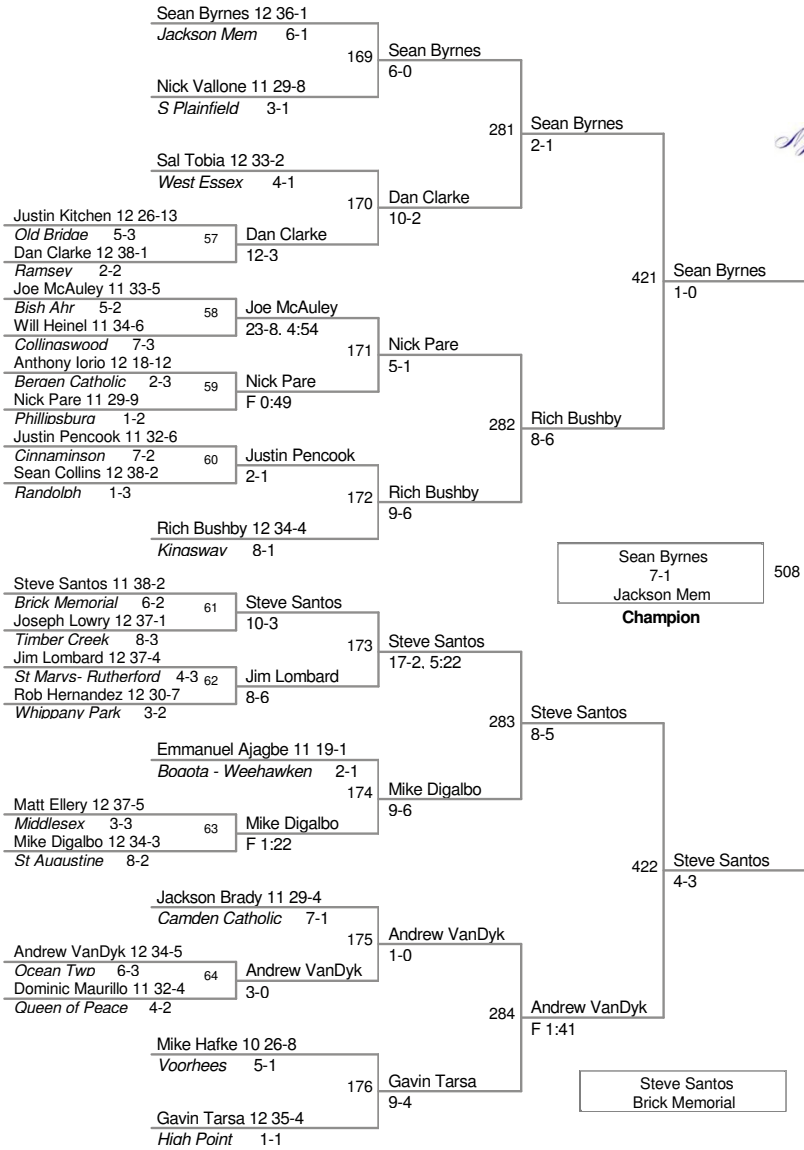

103 Lbs

Tyler Biscaha 4-2 Jackson Mem **Champion**

Rob Deutsch Eastern Regional

112 Lbs

119 Lbs

125 Lbs

130 Lbs

135 Lbs

140 Lbs

145 Lbs

152 Lbs

160 Lbs

171 Lbs

189 Lbs

215 Lbs

285 Lbs