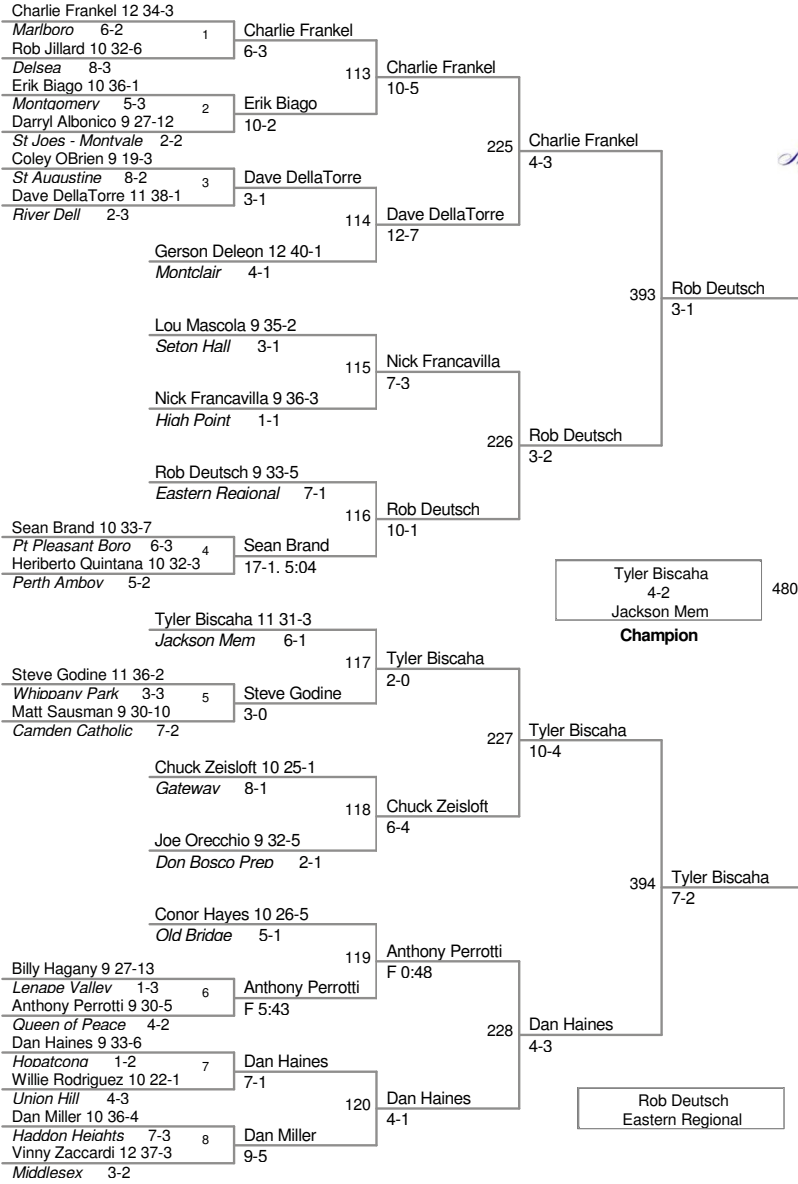

103 Lbs

Tyler Biscaha 4-2 Jackson Mem **Champion**

Rob Deutsch Eastern Regional

112 Lbs

119 Lbs

125 Lbs

130 Lbs

135 Lbs

140 Lbs

145 Lbs

152 Lbs

160 Lbs

171 Lbs

189 Lbs

215 Lbs

285 Lbs