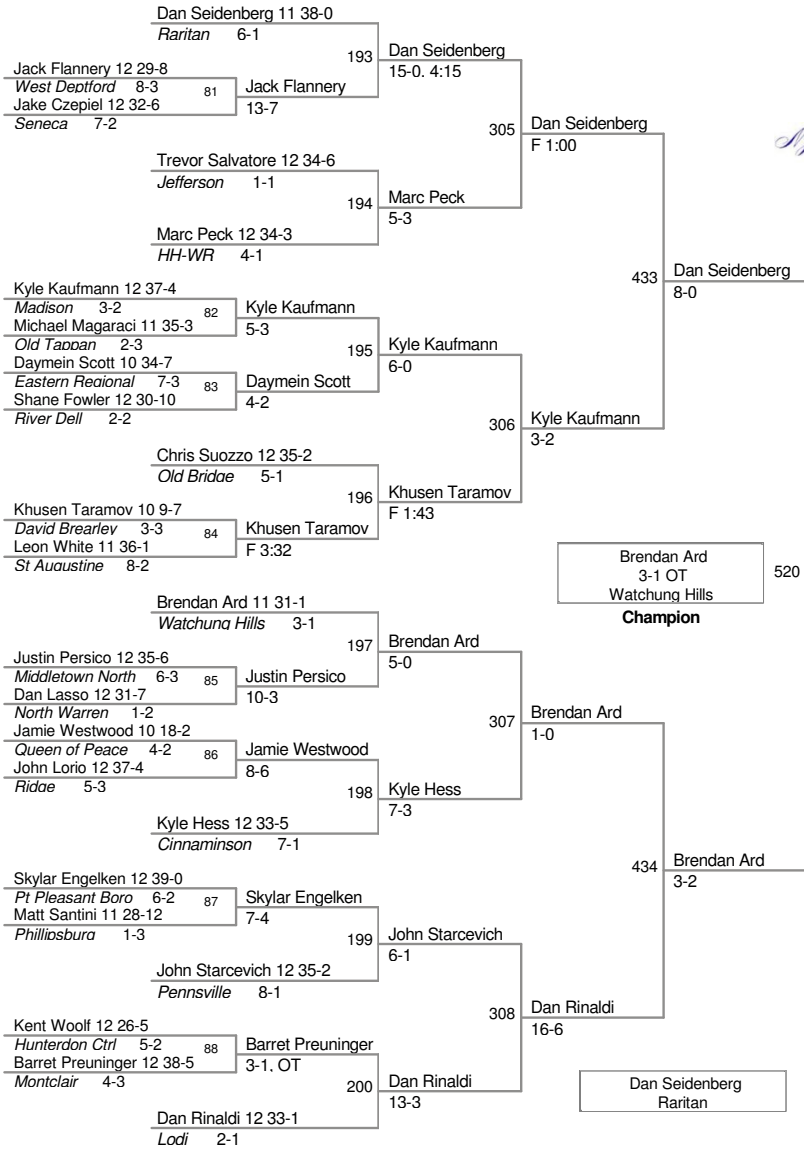

103 Lbs

Tyler Biscaha 4-2 Jackson Mem **Champion**

Rob Deutsch Eastern Regional

112 Lbs

119 Lbs

125 Lbs

130 Lbs

135 Lbs

140 Lbs

145 Lbs

152 Lbs

160 Lbs

171 Lbs

189 Lbs

215 Lbs

285 Lbs