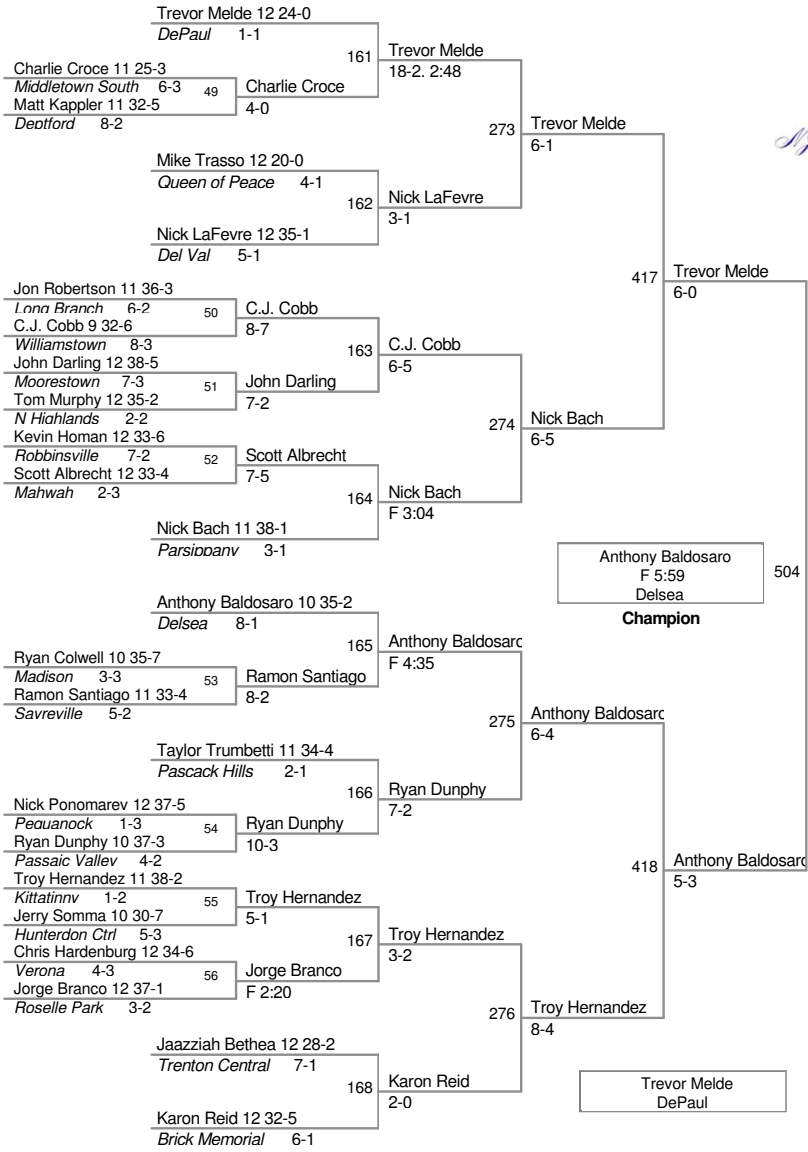

103 Lbs

Tyler Biscaha 4-2 Jackson Mem **Champion**

Rob Deutsch Eastern Regional

112 Lbs

119 Lbs

125 Lbs

130 Lbs

135 Lbs

140 Lbs

145 Lbs

152 Lbs

160 Lbs

171 Lbs

189 Lbs

215 Lbs

285 Lbs