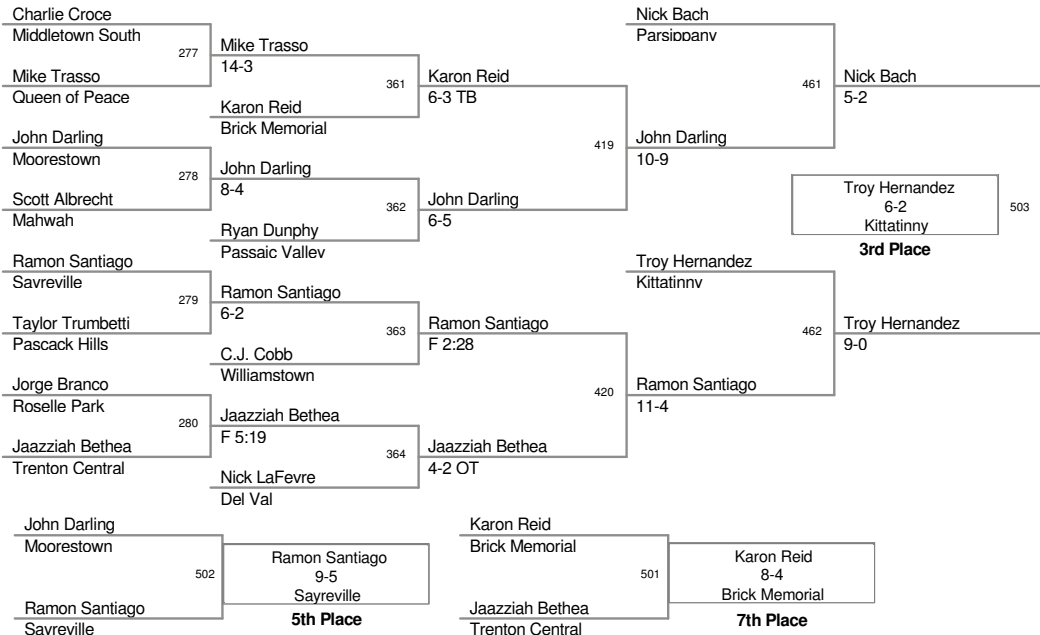

103 Lbs

Tyler Biscaha 4-2 Jackson Mem **Champion**

Rob Deutsch Eastern Regional

112 Lbs

119 Lbs

125 Lbs

130 Lbs

135 Lbs

140 Lbs

145 Lbs

152 Lbs

160 Lbs

171 Lbs

189 Lbs

215 Lbs

285 Lbs