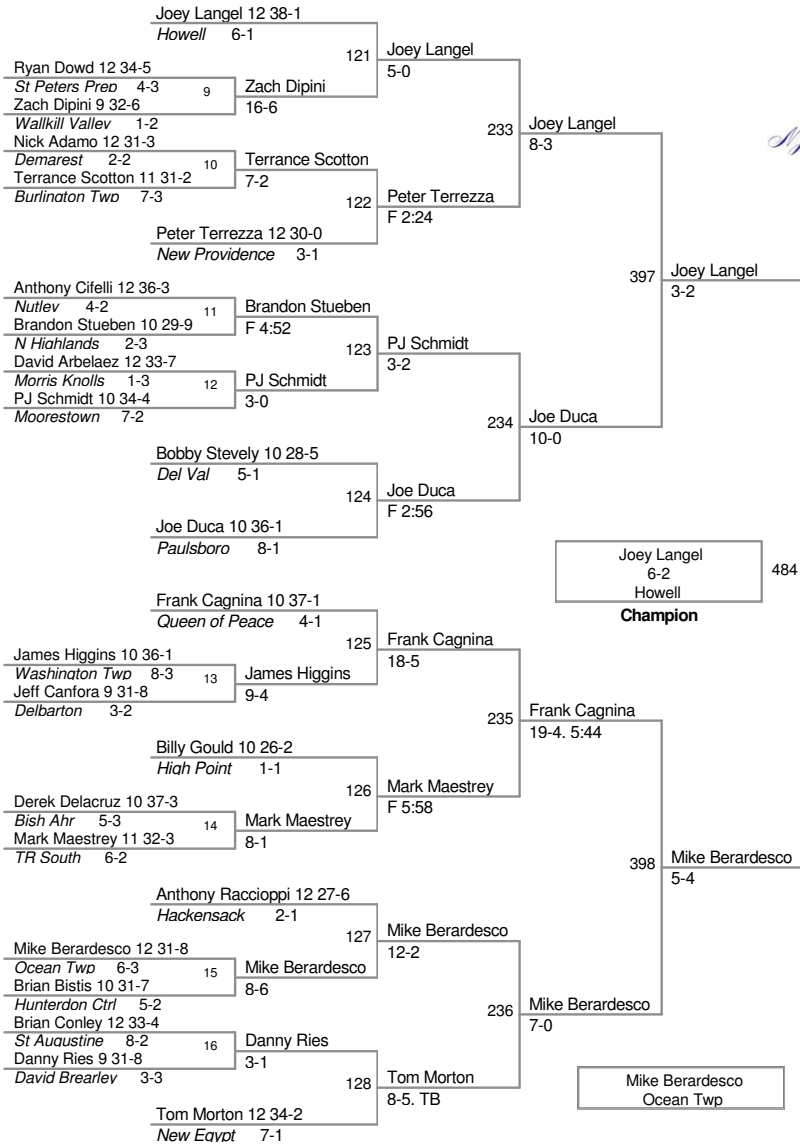

103 Lbs

Tyler Biscaha 4-2 Jackson Mem **Champion**

Rob Deutsch Eastern Regional

112 Lbs

119 Lbs

125 Lbs

130 Lbs

135 Lbs

140 Lbs

145 Lbs

152 Lbs

160 Lbs

171 Lbs

189 Lbs

215 Lbs

285 Lbs