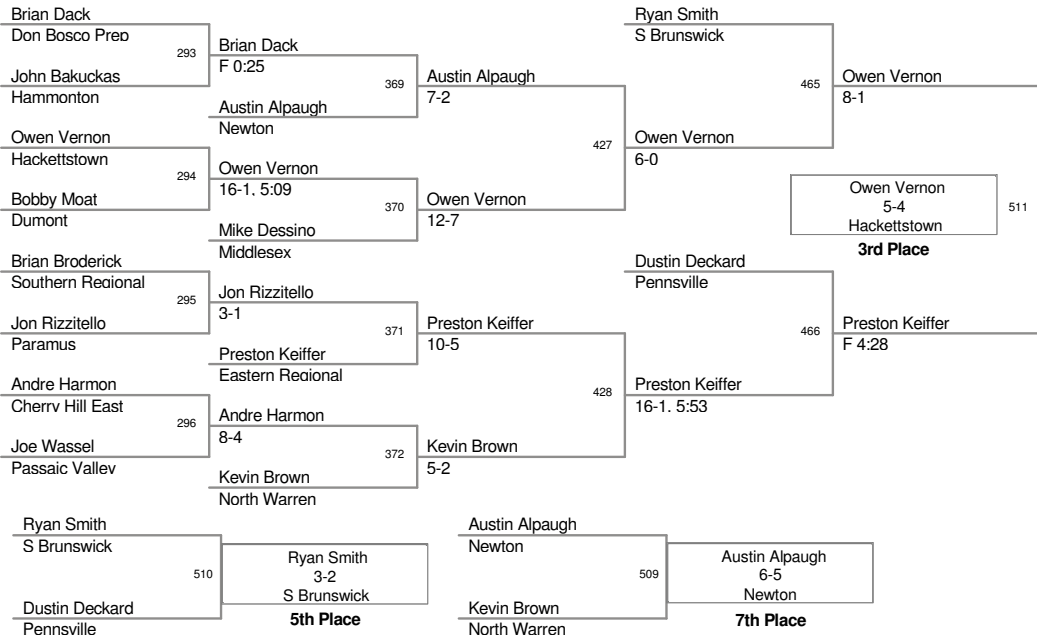

103 Lbs

Tyler Biscaha 4-2 Jackson Mem **Champion**

Rob Deutsch Eastern Regional

112 Lbs

119 Lbs

125 Lbs

130 Lbs

135 Lbs

140 Lbs

145 Lbs

152 Lbs

160 Lbs

171 Lbs

189 Lbs

215 Lbs

285 Lbs