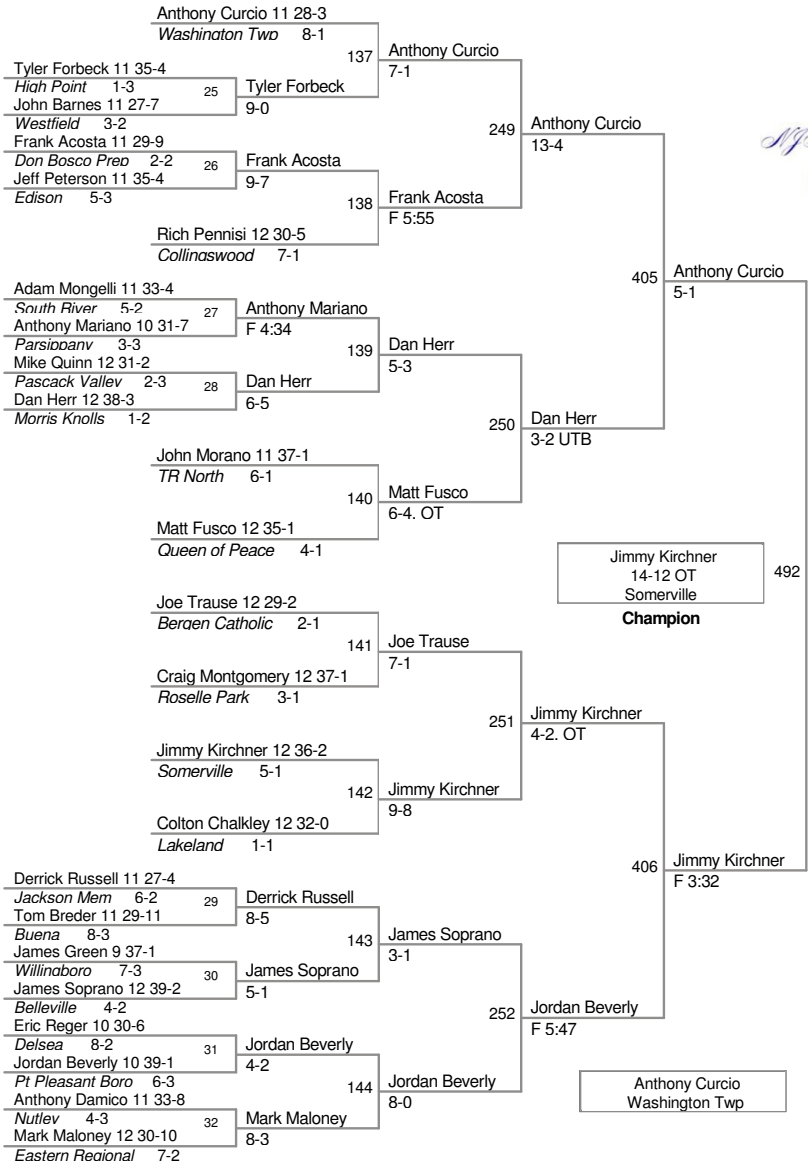

103 Lbs

Tyler Biscaha 4-2 Jackson Mem **Champion**

Rob Deutsch Eastern Regional

112 Lbs

119 Lbs

125 Lbs

130 Lbs

135 Lbs

140 Lbs

145 Lbs

152 Lbs

160 Lbs

171 Lbs

189 Lbs

215 Lbs

285 Lbs