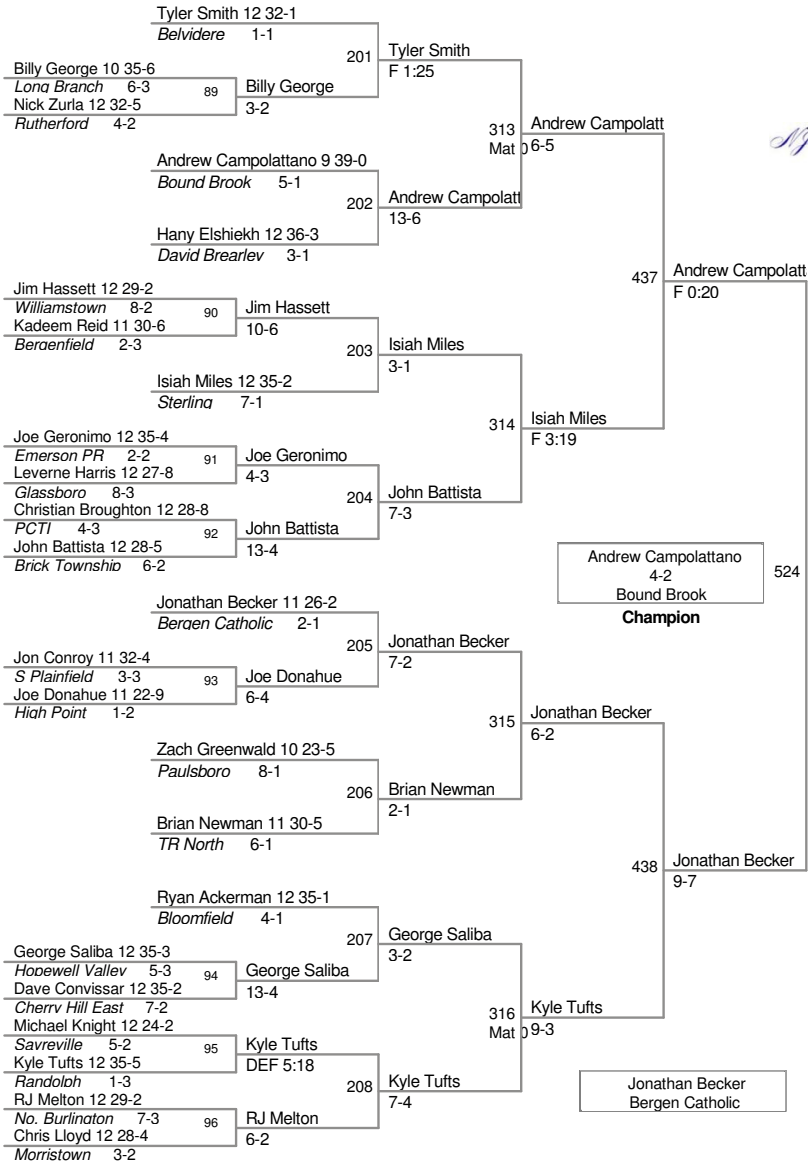

103 Lbs

Tyler Biscaha 4-2 Jackson Mem **Champion**

Rob Deutsch Eastern Regional

112 Lbs

119 Lbs

125 Lbs

130 Lbs

135 Lbs

140 Lbs

145 Lbs

152 Lbs

160 Lbs

171 Lbs

189 Lbs

215 Lbs

285 Lbs