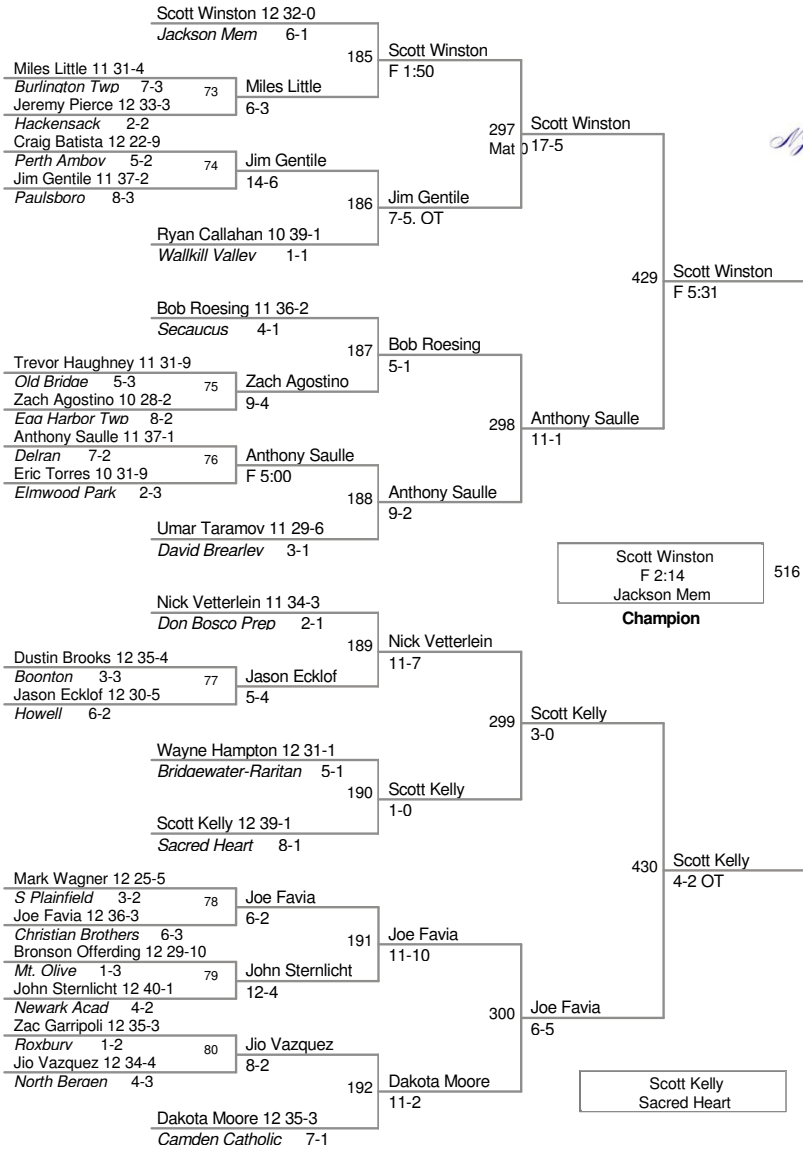

103 Lbs

Tyler Biscaha 4-2 Jackson Mem **Champion**

Rob Deutsch Eastern Regional

112 Lbs

119 Lbs

125 Lbs

130 Lbs

135 Lbs

140 Lbs

145 Lbs

152 Lbs

160 Lbs

171 Lbs

189 Lbs

215 Lbs

285 Lbs