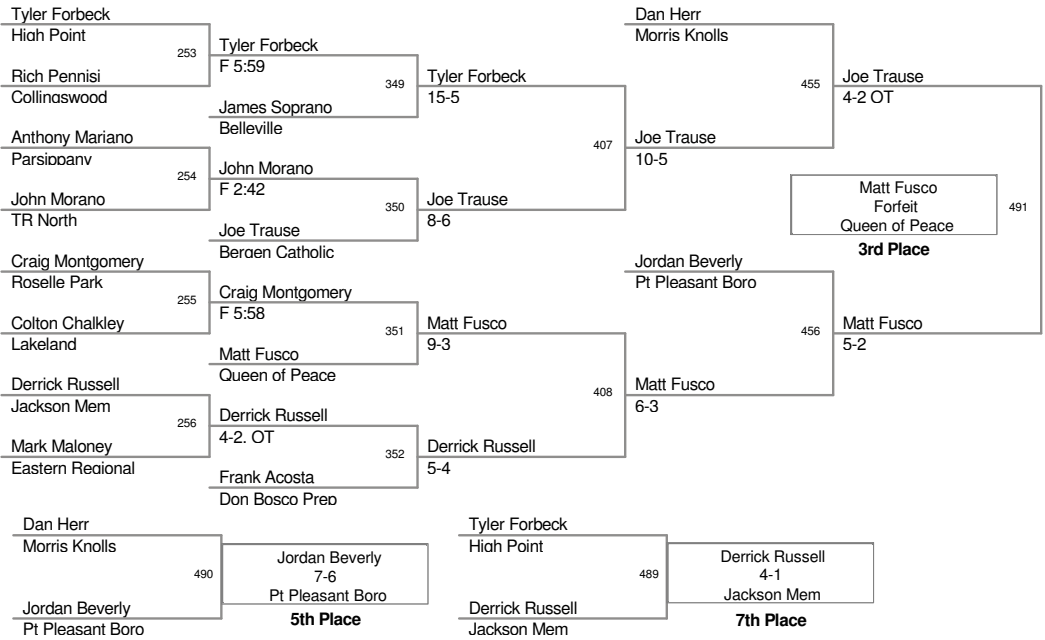

103 Lbs

Tyler Biscaha 4-2 Jackson Mem **Champion**

Rob Deutsch Eastern Regional

112 Lbs

119 Lbs

125 Lbs

130 Lbs

135 Lbs

140 Lbs

145 Lbs

152 Lbs

160 Lbs

171 Lbs

189 Lbs

215 Lbs

285 Lbs