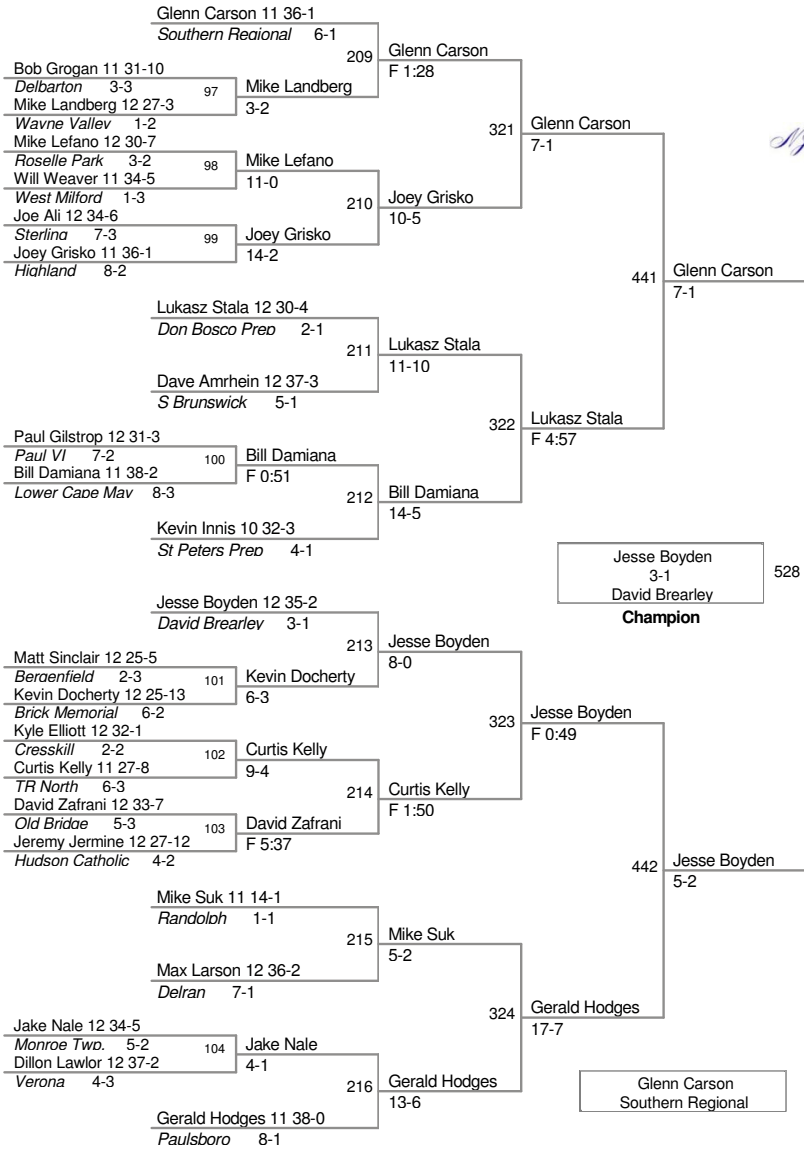

103 Lbs

Tyler Biscaha 4-2 Jackson Mem **Champion**

Rob Deutsch Eastern Regional

112 Lbs

119 Lbs

125 Lbs

130 Lbs

135 Lbs

140 Lbs

145 Lbs

152 Lbs

160 Lbs

171 Lbs

189 Lbs

215 Lbs

285 Lbs