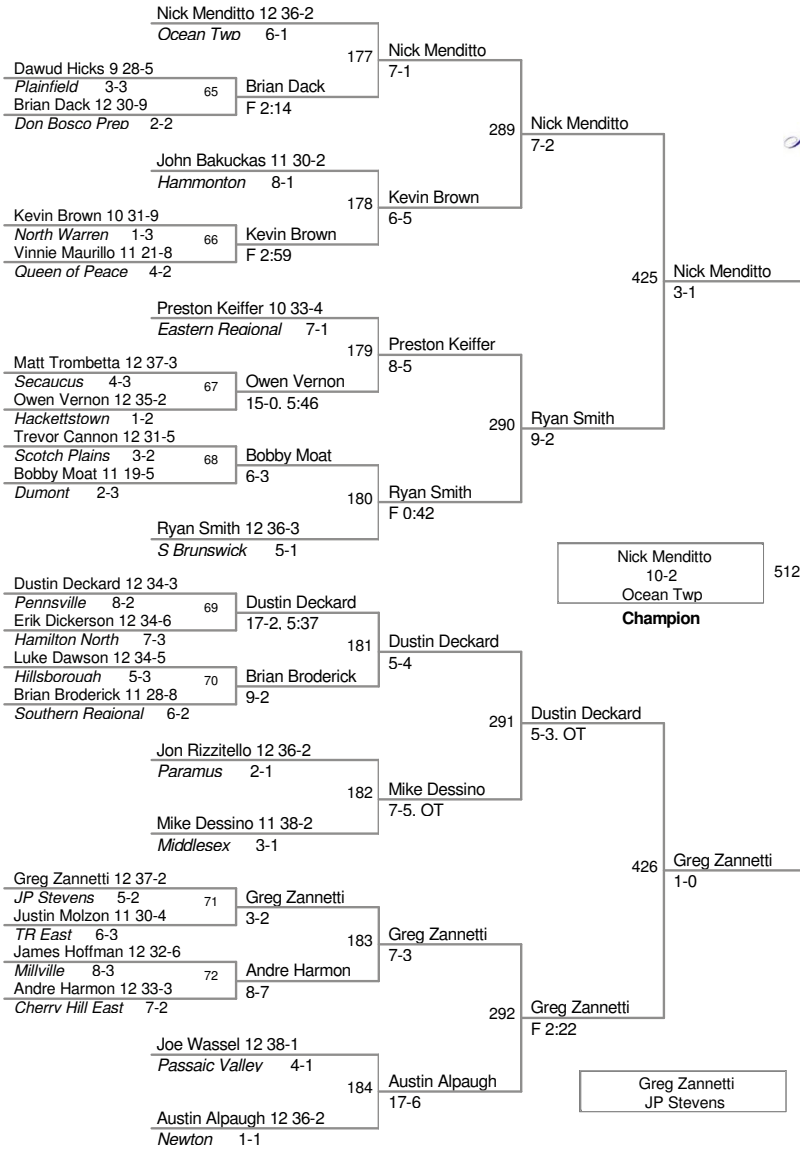

103 Lbs

Tyler Biscaha 4-2 Jackson Mem **Champion**

Rob Deutsch Eastern Regional

112 Lbs

119 Lbs

125 Lbs

130 Lbs

135 Lbs

140 Lbs

145 Lbs

152 Lbs

160 Lbs

171 Lbs

189 Lbs

215 Lbs

285 Lbs