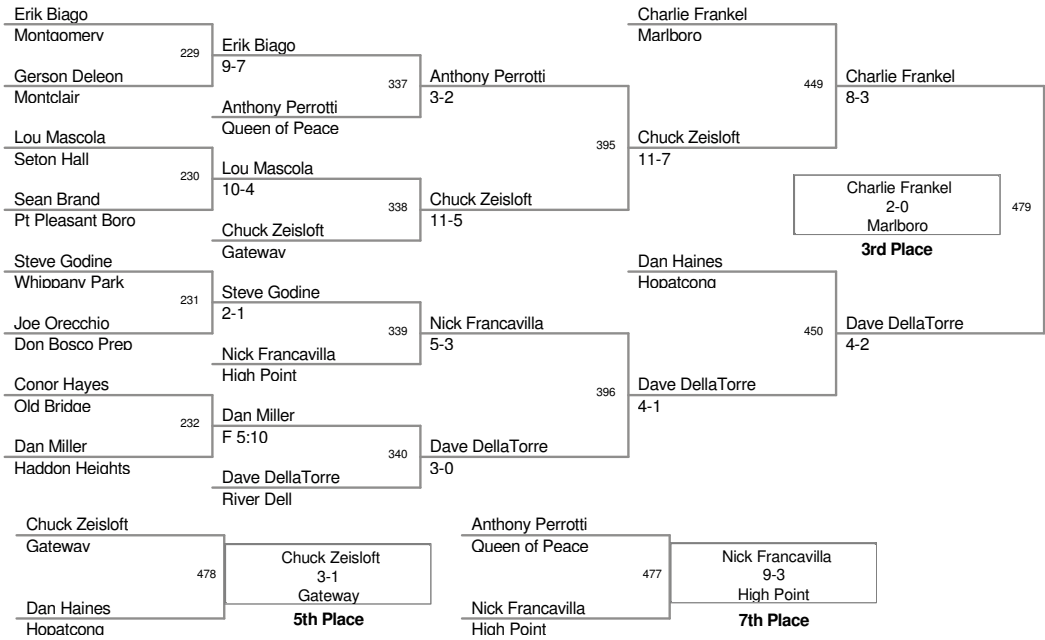

103 Lbs

Tyler Biscaha 4-2 Jackson Mem **Champion**

Rob Deutsch Eastern Regional

112 Lbs

119 Lbs

125 Lbs

130 Lbs

135 Lbs

140 Lbs

145 Lbs

152 Lbs

160 Lbs

171 Lbs

189 Lbs

215 Lbs

285 Lbs