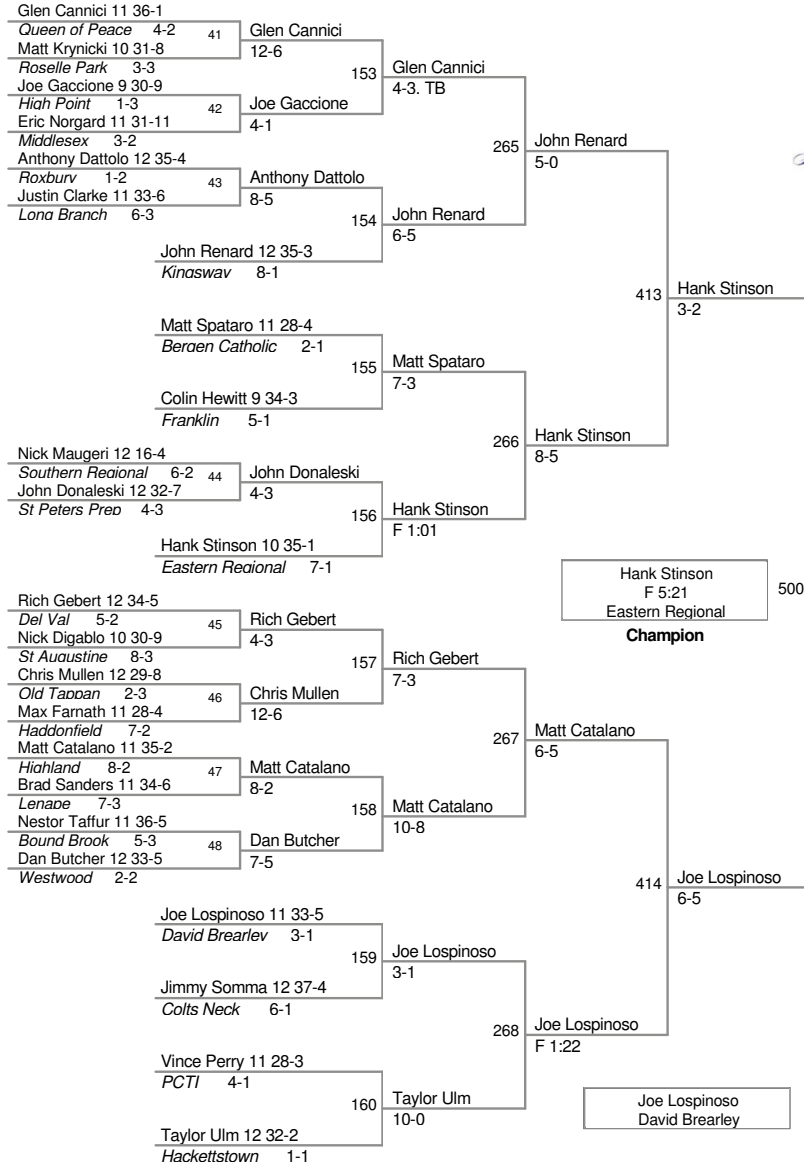

103 Lbs

Tyler Biscaha 4-2 Jackson Mem **Champion**

Rob Deutsch Eastern Regional

112 Lbs

119 Lbs

125 Lbs

130 Lbs

135 Lbs

140 Lbs

145 Lbs

152 Lbs

160 Lbs

171 Lbs

189 Lbs

215 Lbs

285 Lbs