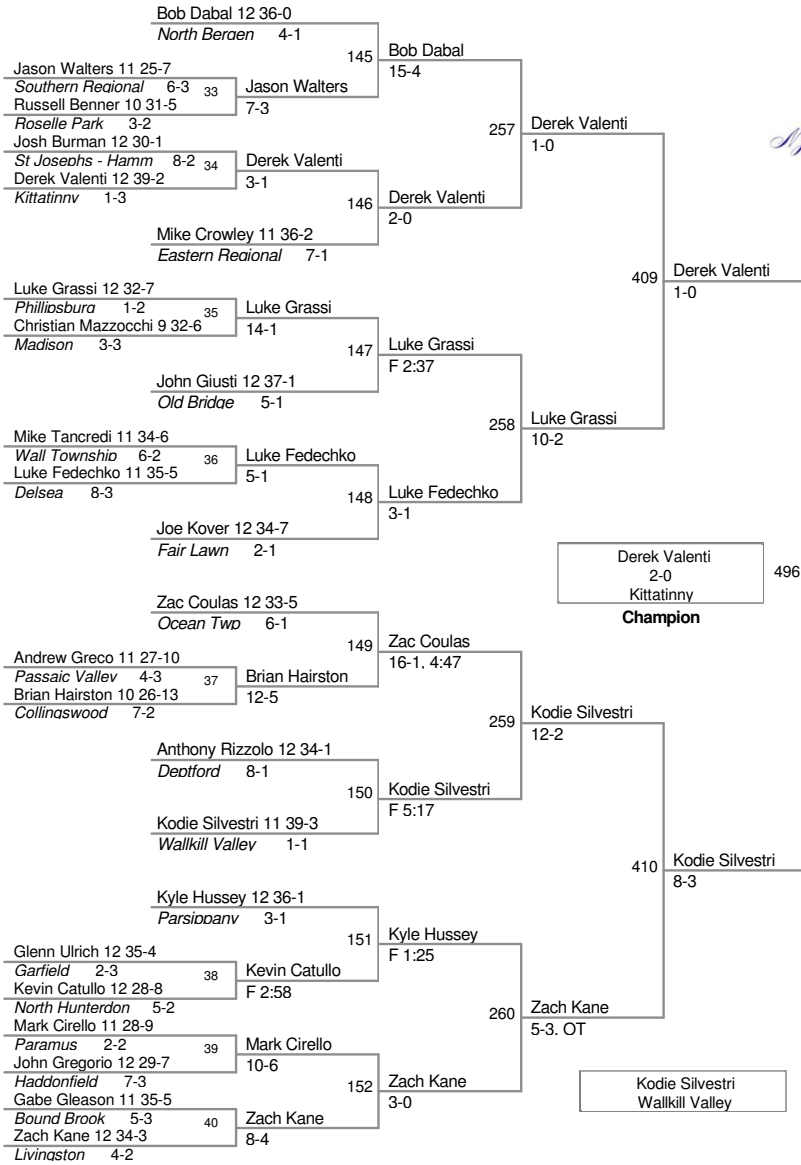

103 Lbs

Tyler Biscaha 4-2 Jackson Mem **Champion**

Rob Deutsch Eastern Regional

112 Lbs

119 Lbs

125 Lbs

130 Lbs

135 Lbs

140 Lbs

145 Lbs

152 Lbs

160 Lbs

171 Lbs

189 Lbs

215 Lbs

285 Lbs