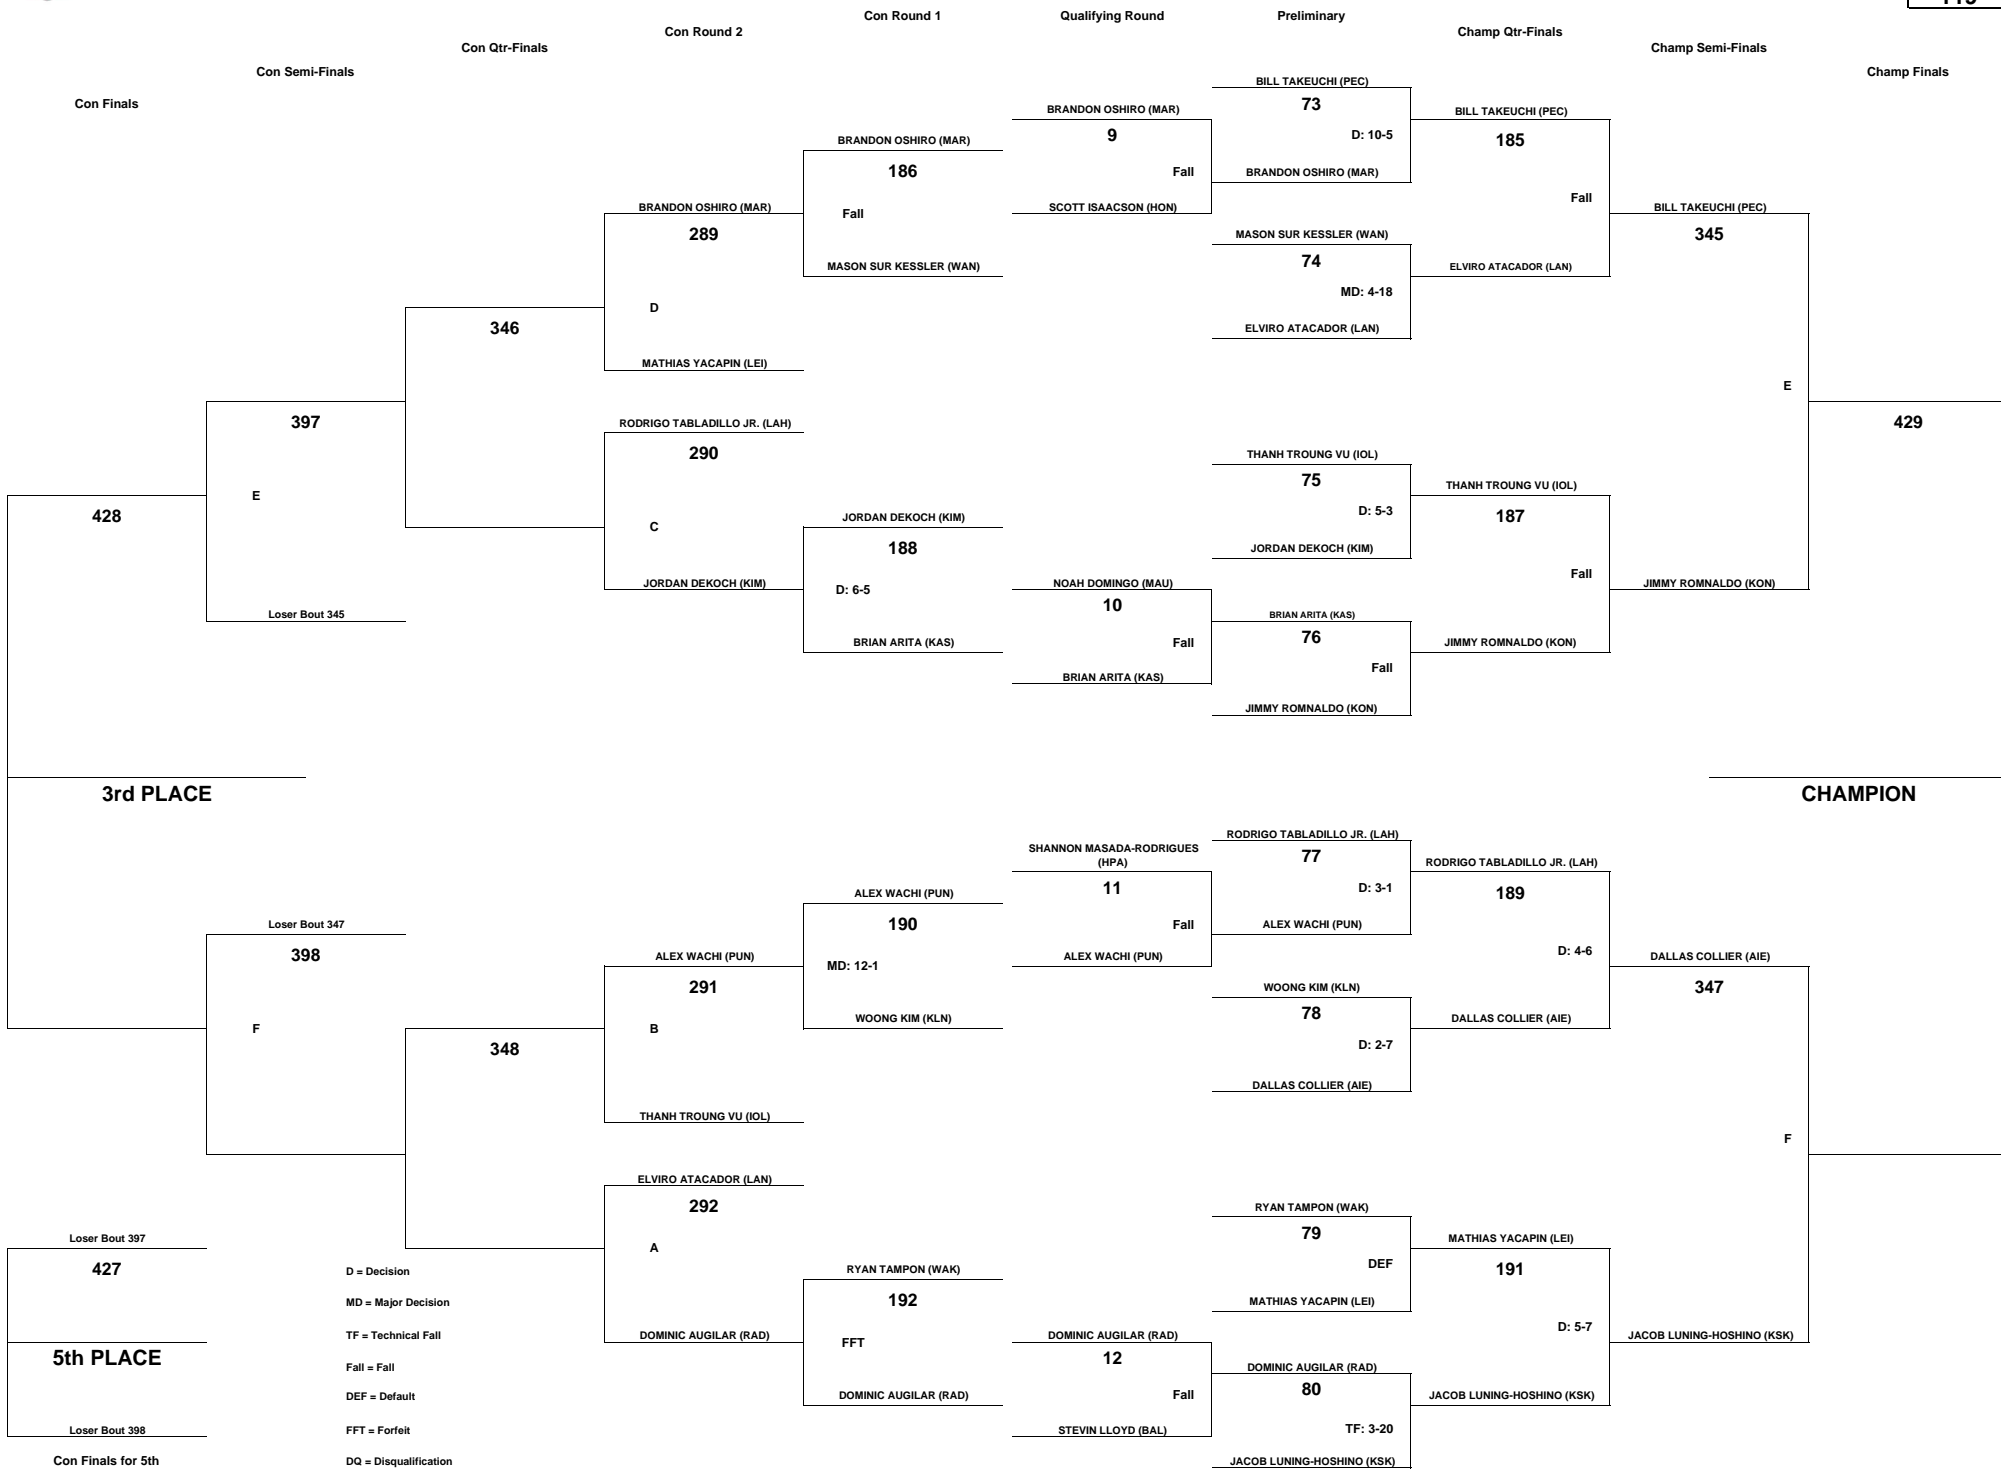

CHEVRON-HAWAII HIGH SCHOOL ATHLETIC ASSOCIATION 2008 BOYS WRESTLING CHAMPIONSHIPS

WEIGHT CLASS

119