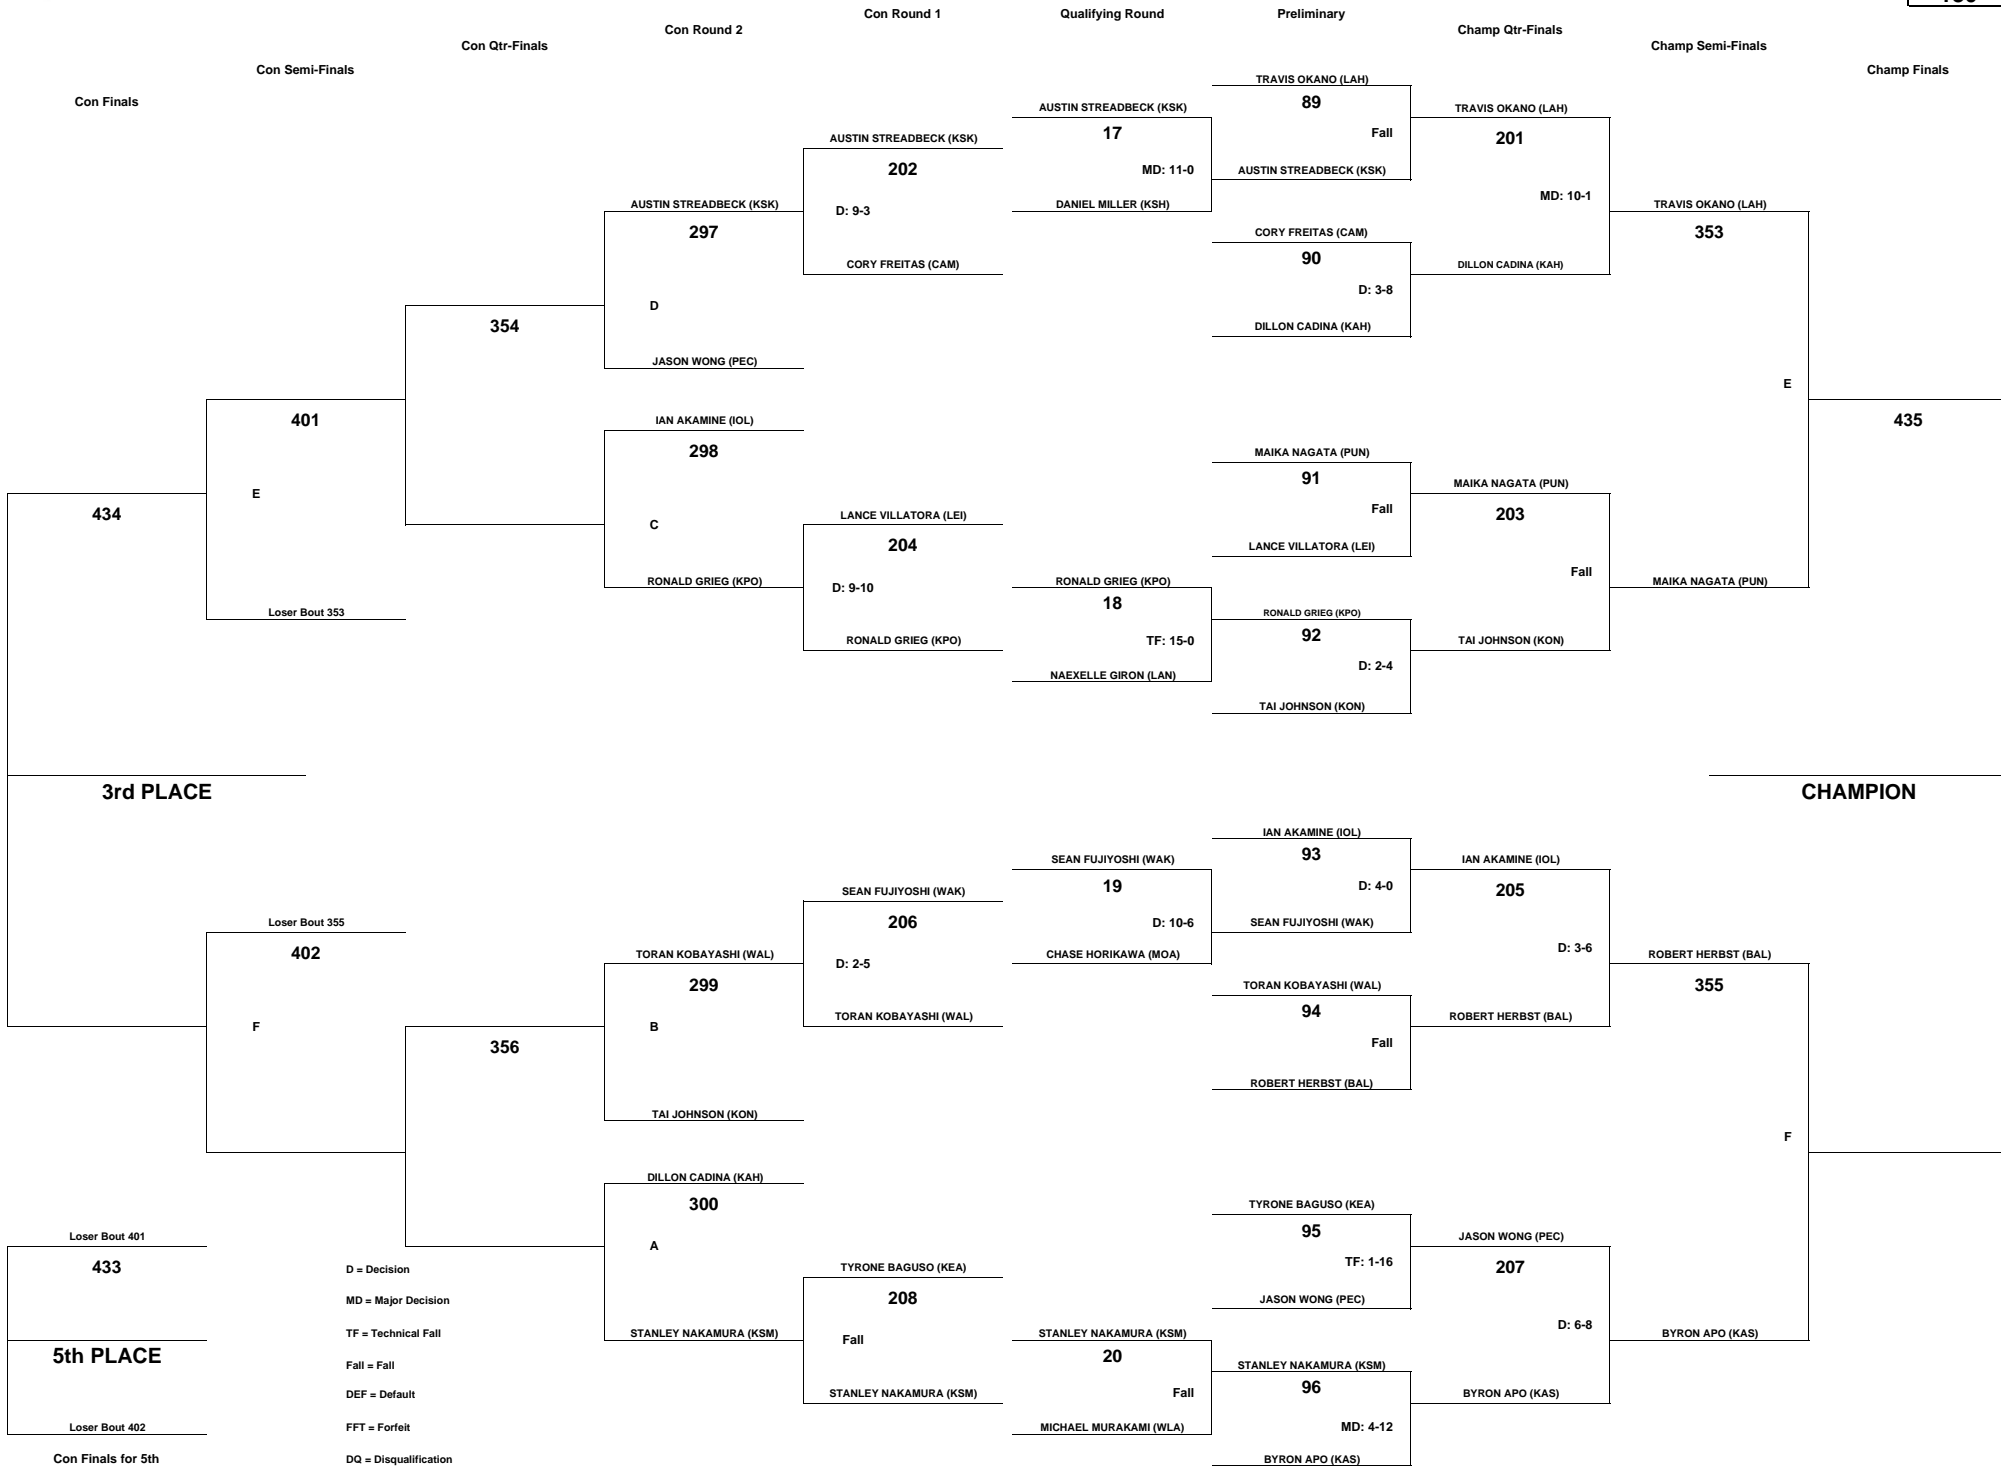

130

Con Finals for 5th

CHEVRON-HAWAII HIGH SCHOOL ATHLETIC ASSOCIATION 2008 BOYS WRESTLING CHAMPIONSHIPS

WEIGHT CLASS

135

D = Decision
MD = Major Decision
TF = Technical Fall
Fall = Fall
DEF = Default
FFT = Forfeit
DQ = Disqualification