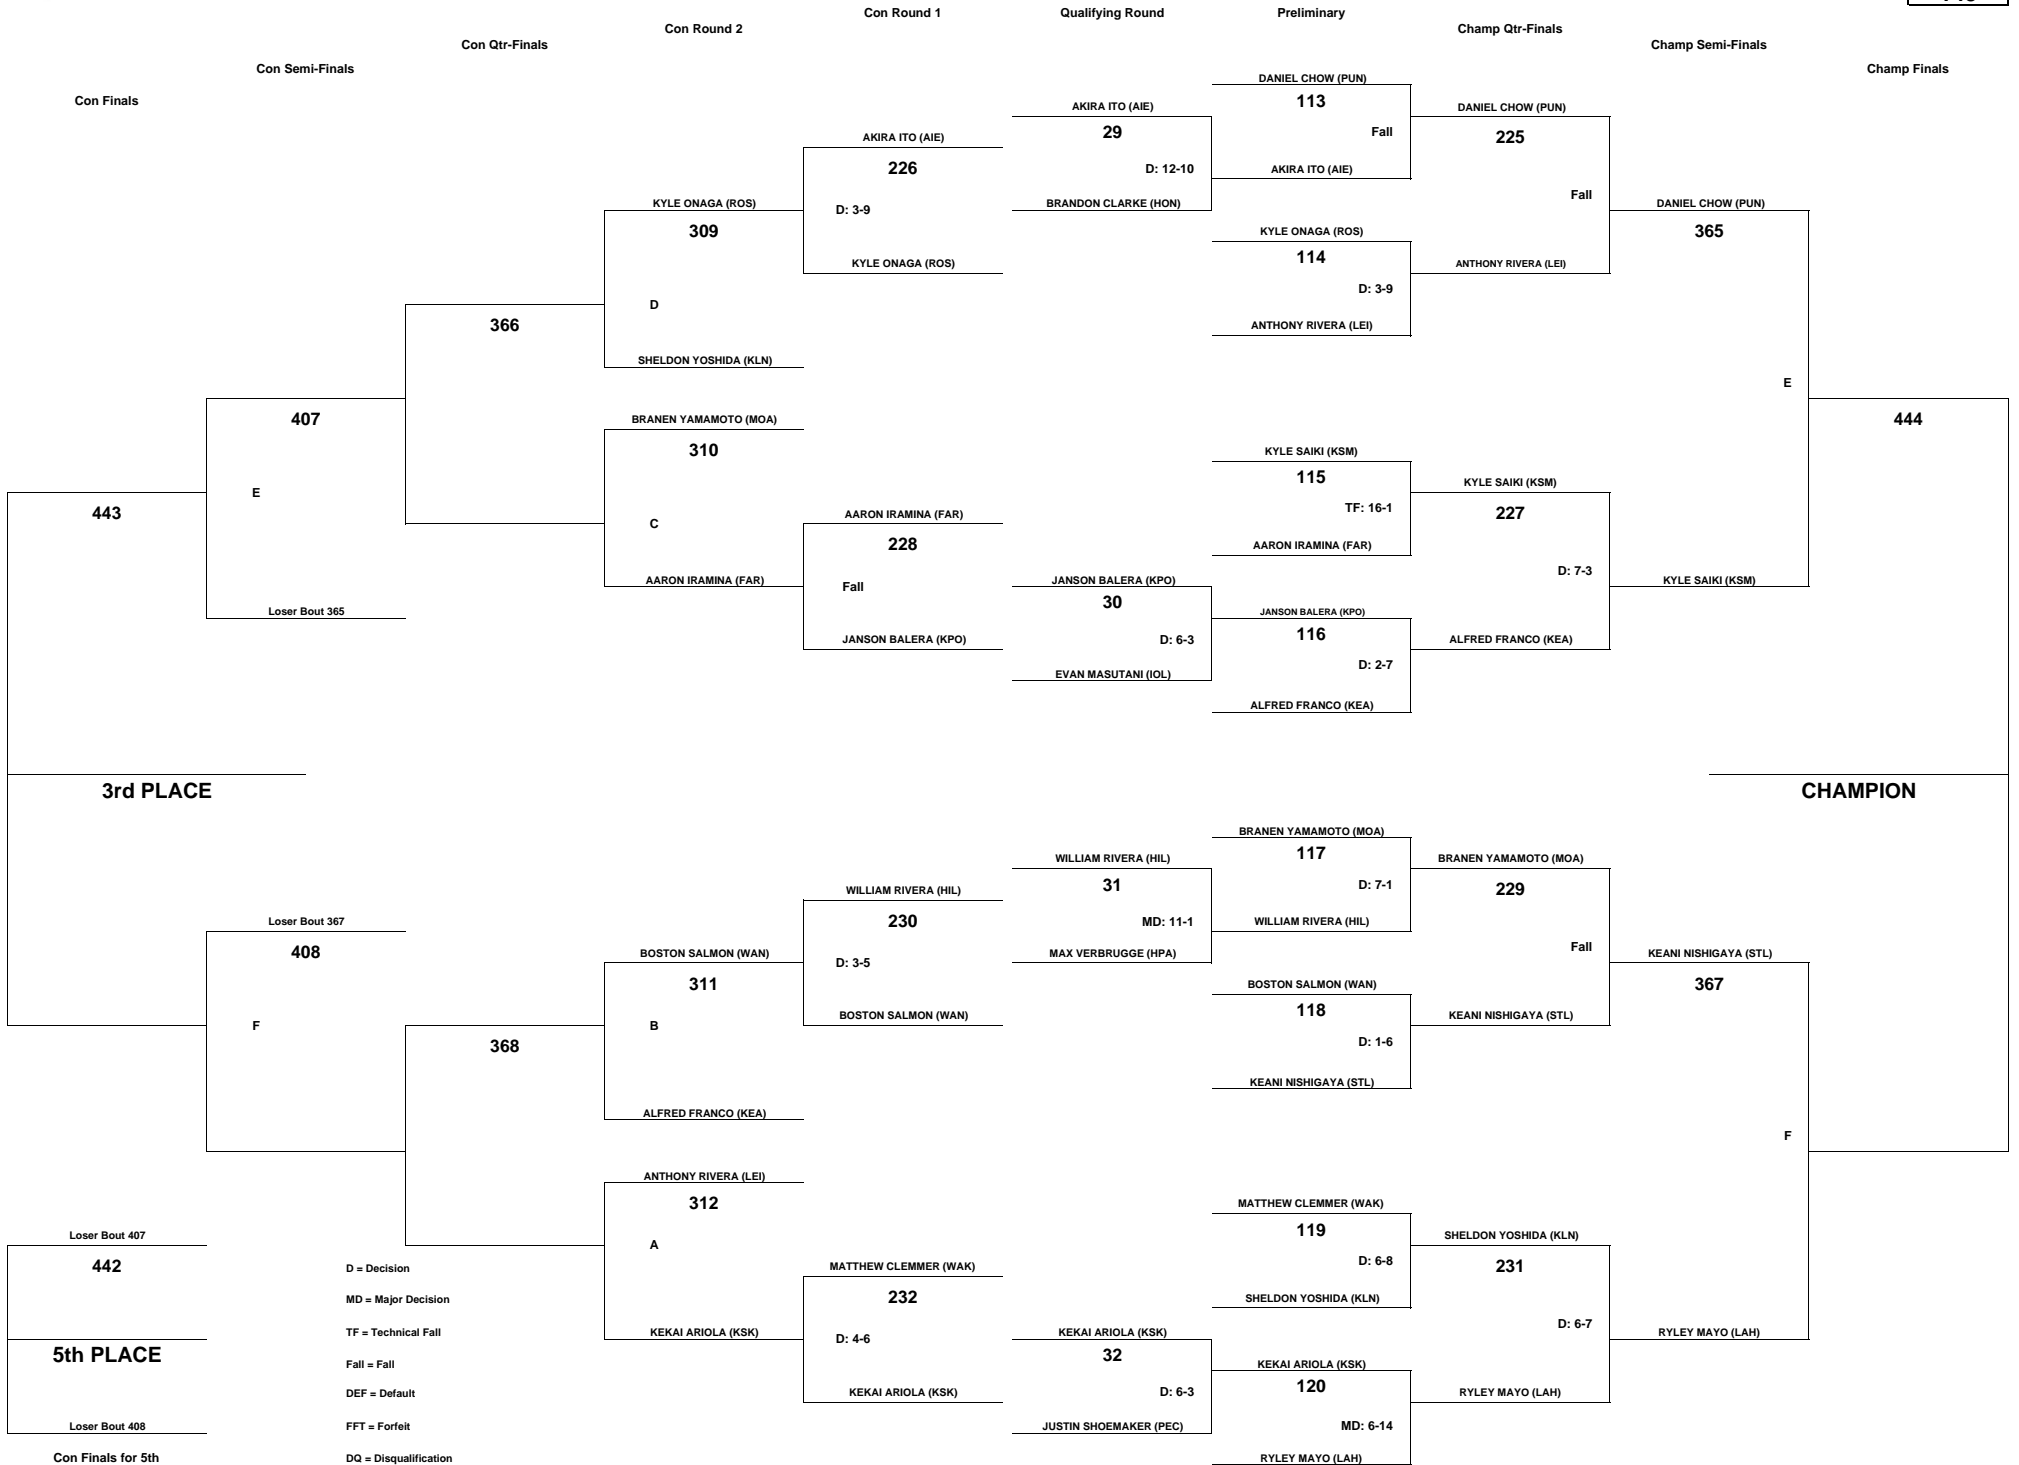

CHEVRON-HAWAII HIGH SCHOOL ATHLETIC ASSOCIATION 2008 BOYS WRESTLING CHAMPIONSHIPS

WEIGHT CLASS

145