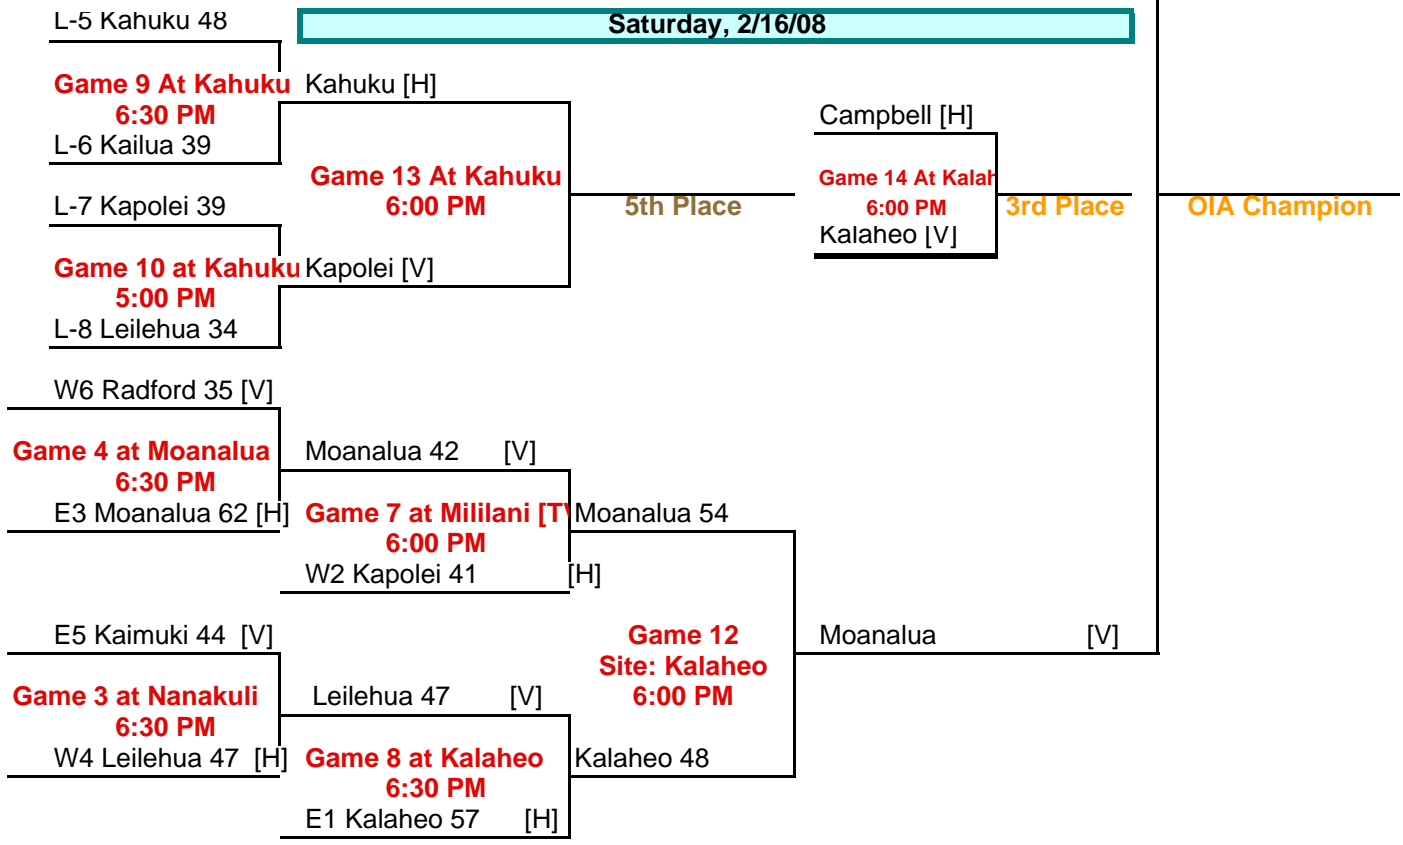

JV Red Tournament Bracket

Monday, February 4, 2008

Tuesday, February 5, 2008

RE#1 Kahuku [H]

Game 1 at W1 - Mililani

5:00 PM

RW#2 Leilehua [V]

KAHUKU 58 [H]

Game 3 at Mililani

6:30 PM

Mililani

OIA JV Red Champion

RE#2 Roosevelt [V]

Game 2 at W1 - Mililani

6:30 PM

RW#1 Mililani [H]

MILILANI 63 [V]

JV White Tournament Bracket

Monday, February 4, 2008

Tuesday, February 5, 2008

WW#1 Waipahu 48 [H]

Game 1 at E1 - Farrington

5:00 PM

WE#2 Kalani 45 [V]

FARRINGTON [V]

Red Division Tournament Brackets

Wednesday, 2/6/08
Friday, 2/8/08
Wednesday, 2/13/08
Friday, 2/15/08

Monday, 2/11/08

Saturday, 2/16/08

White Division Tournament Bracket

Fri/Sat 2/8/08 or 2/9/08	Tuesday, 2/12/08	Friday, 2/14/08
--------------------------	------------------	-----------------