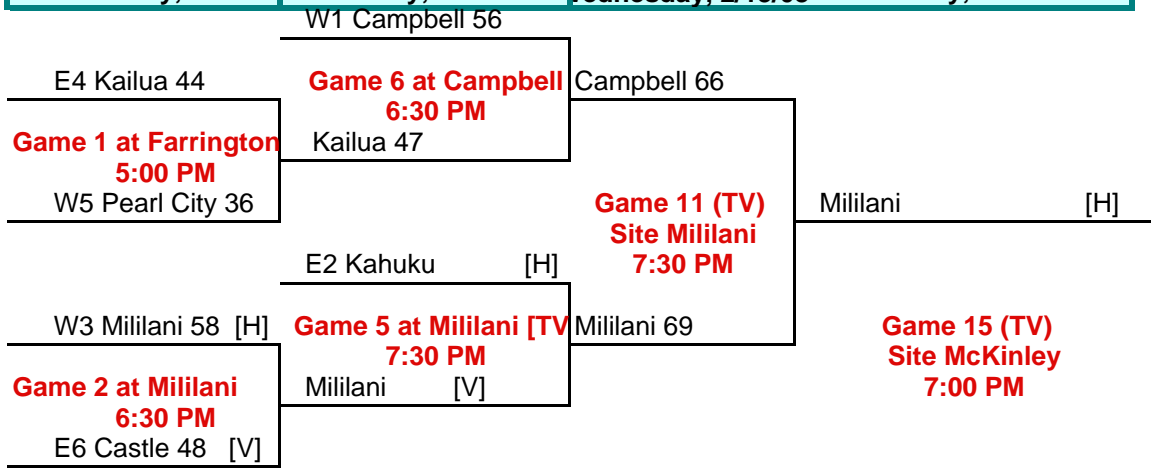

JV Red Tournament Bracket

Monday, February 4, 2008

Tuesday, February 5, 2008

RE#1 Kahuku [H]

Game 1 at W1 - Mililani

5:00 PM

RW#2 Leilehua [V]

KAHUKU 58 [H]

MILILANI 63 [V]

JV White Tournament Bracket

Monday, February 4, 2008

Tuesday, February 5, 2008

WW#1 Waipahu 48 [H]

Game 1 at E1 - Farrington

5:00 PM

WE#2 Kalani 45 [V]

WAIPAHU [H]

Game 3 at Campbell

5:00 PM

OIA JV White Champion

WW#2 Aiea 40 [V]

Game 2 at E1 - Farrington

6:30 PM

WE#1 Farrington 60 [H]

FARRINGTON [V]

Red Division Tournament Brackets

Wednesday, 2/6/08
Friday, 2/8/08
Wednesday, 2/13/08
Friday, 2/15/08

Monday, 2/11/08

Saturday, 2/16/08

White Division Tournament Bracket

Fri/Sat 2/8/08 or 2/9/08	Tuesday, 2/12/08	Friday, 2/14/08
--------------------------	------------------	-----------------