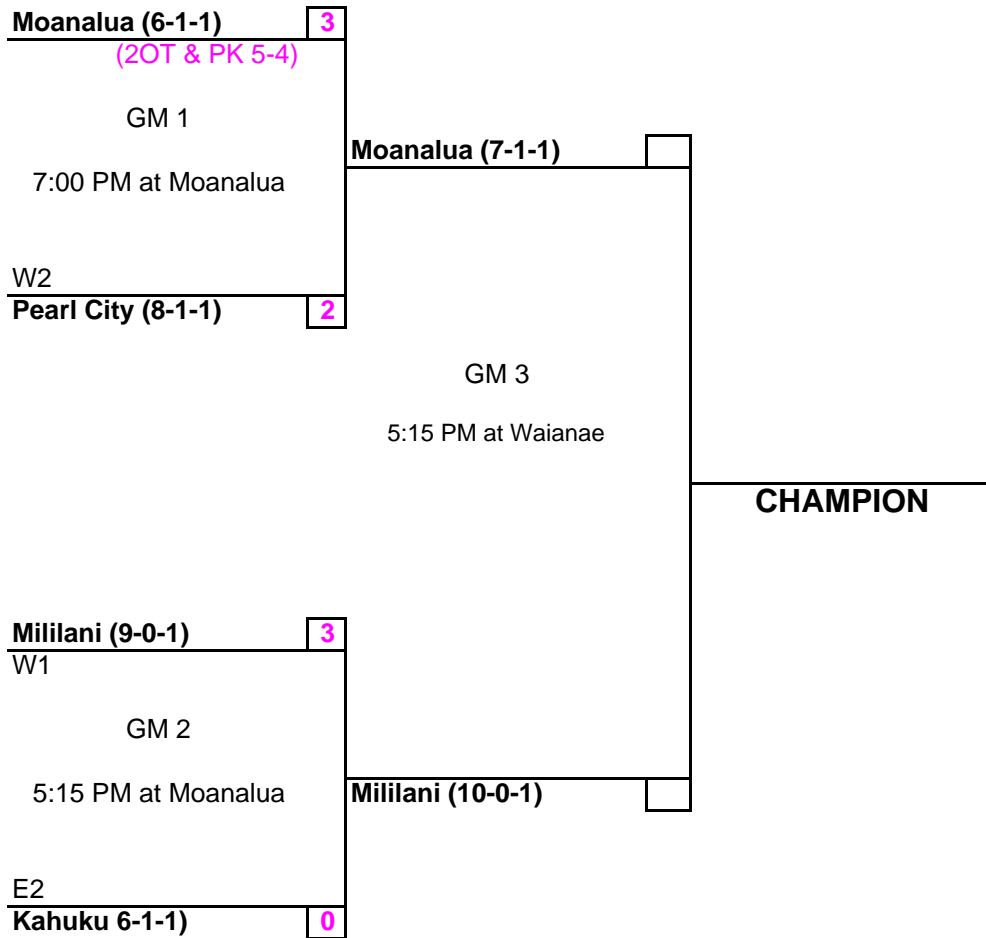

**OIA SOCCER CHAMPIONSHIP PLAYOFFS - JV GIRLS RED DIVISION
2009-2010**

TUES JAN 26

WED JAN 27

Higher Bracket (L)
Lower Bracket (D)