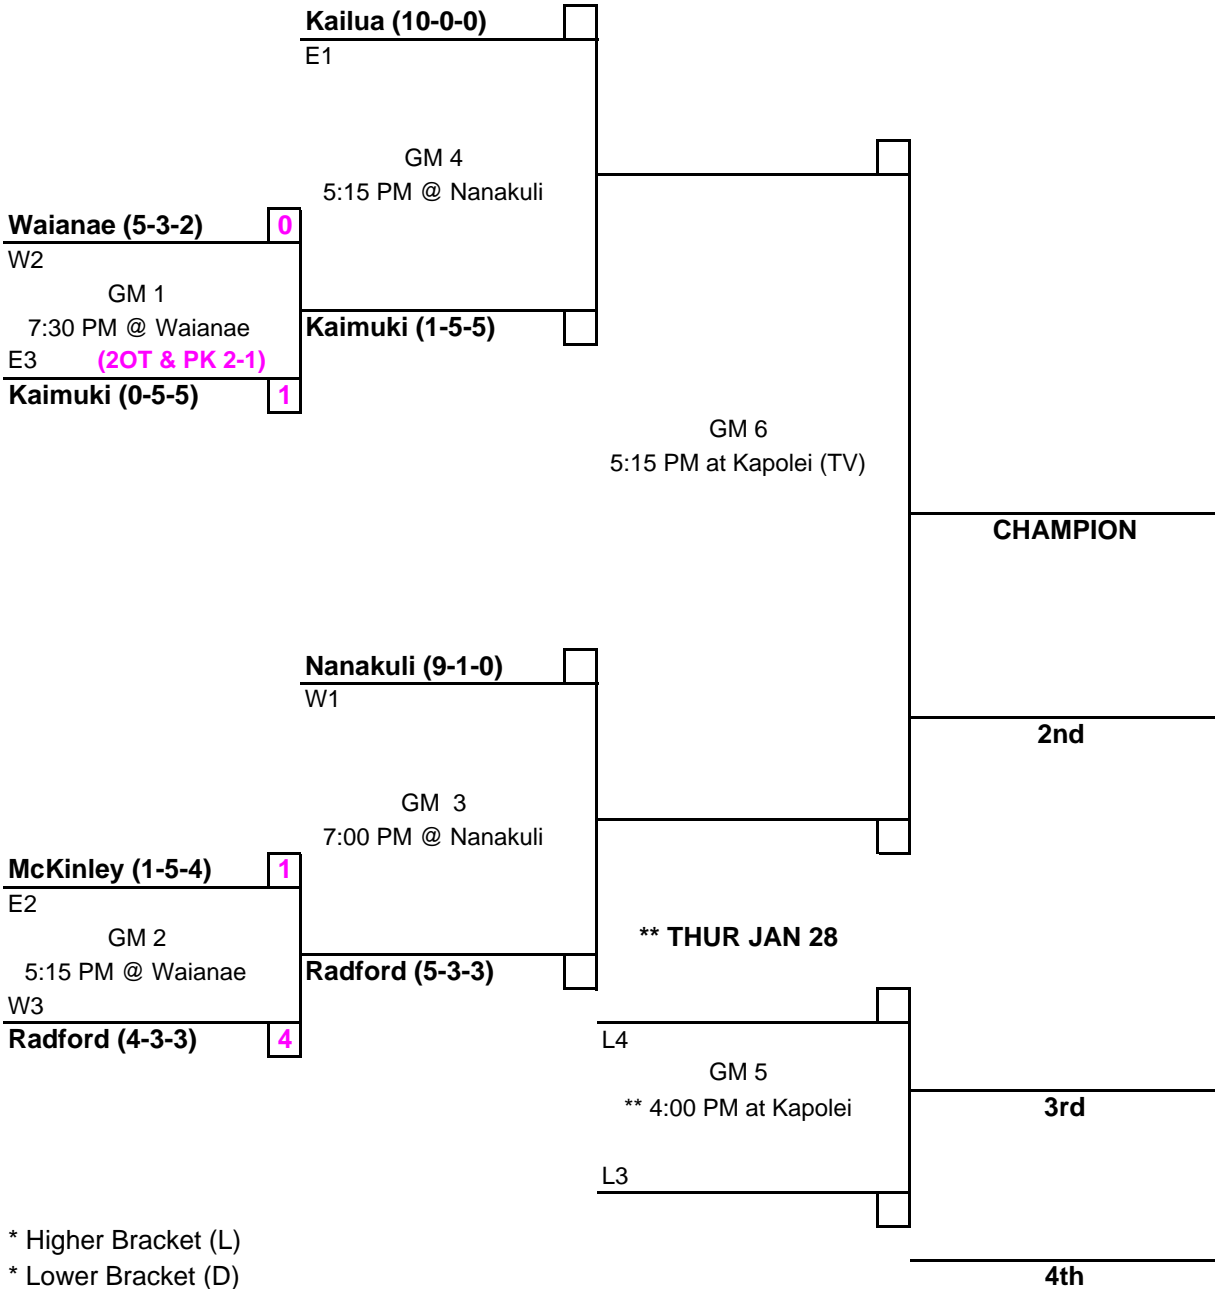

OIA SOCCER CHAMPIONSHIP PLAYOFFS - **GIRLS** WHITE DIVISION 2009 - 2010

TUE JAN 26

WED JAN 27

FRI JAN 29

Top 4 teams qualify for HHSA State Tournament