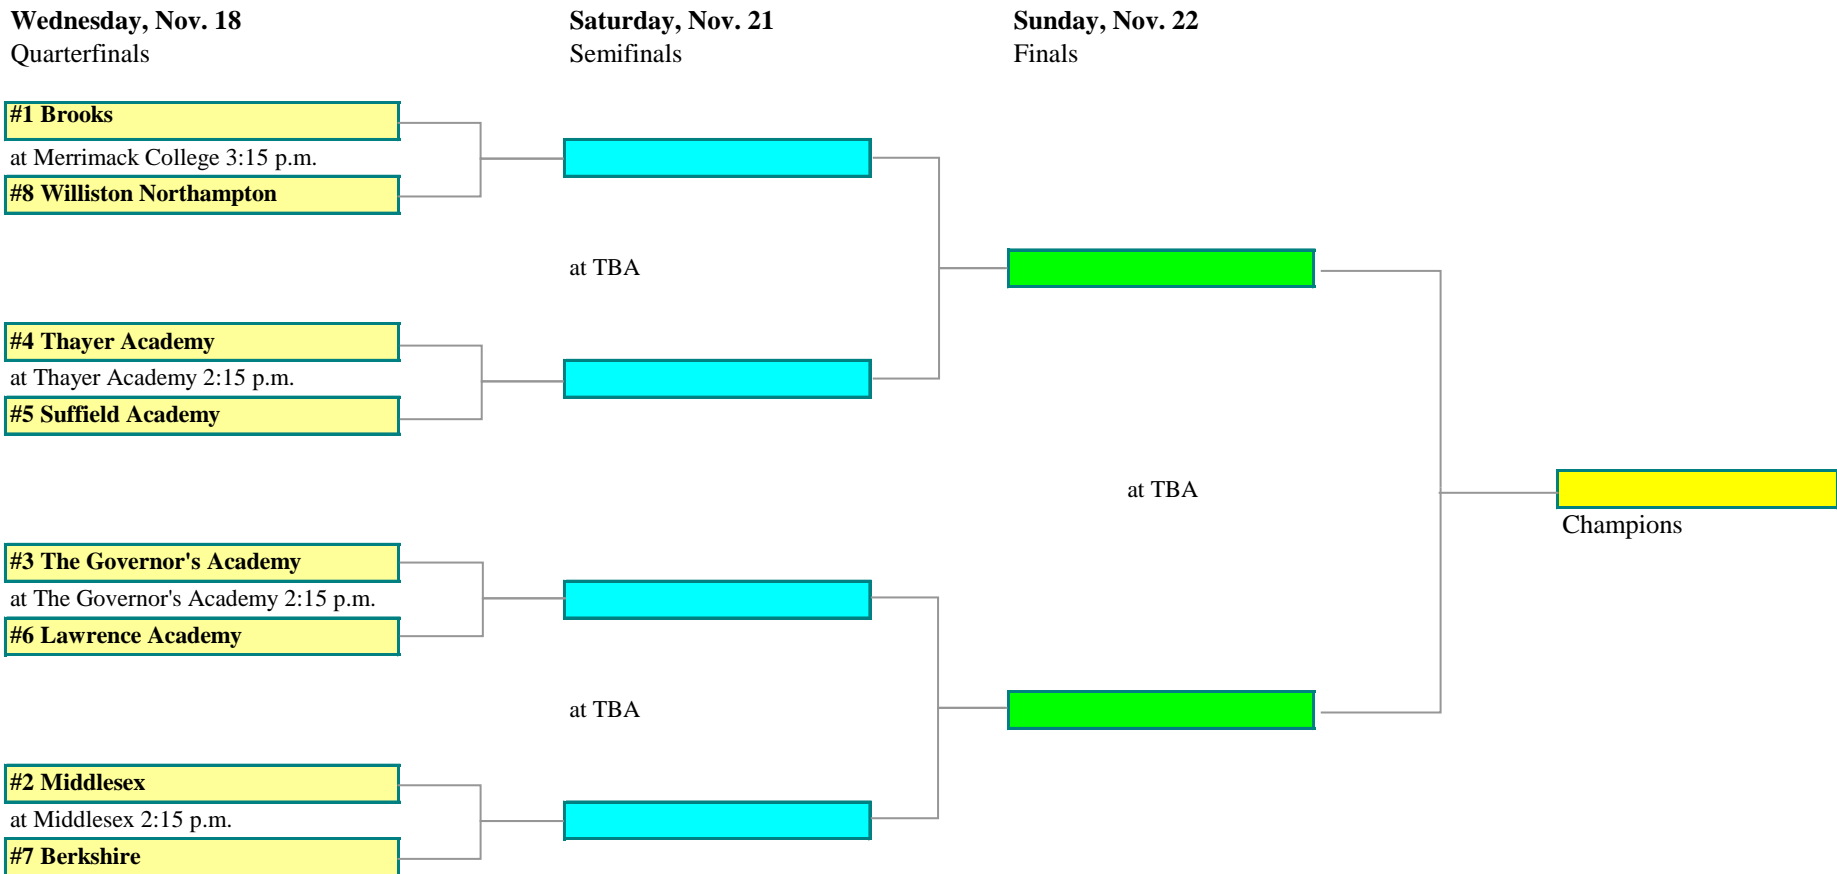

2009 NEPSAC GIRLS' FIELD HOCKEY TOURNAMENT INFORMATION FOR CLASS A, CLASS B, CLASS C, CLASS D

2009 Class B Girls' Field Hockey Tournament Bracket

2009 NEPSAC GIRLS' FIELD HOCKEY TOURNAMENT INFORMATION FOR CLASS A, CLASS B, CLASS C, CLASS D

2009 Class C Girls' Field Hockey Tournament Bracket

Wednesday, Nov. 18
Quarterfinals

#1 Kimball Union Academy
at Kimball Union Academy 2:15 p.m.
#8 Newton Country Day

#4 Southfield
at TBA
#5 Canterbury

#3 Holderness
at Holderness 2:15 p.m.
#6 Dana Hall