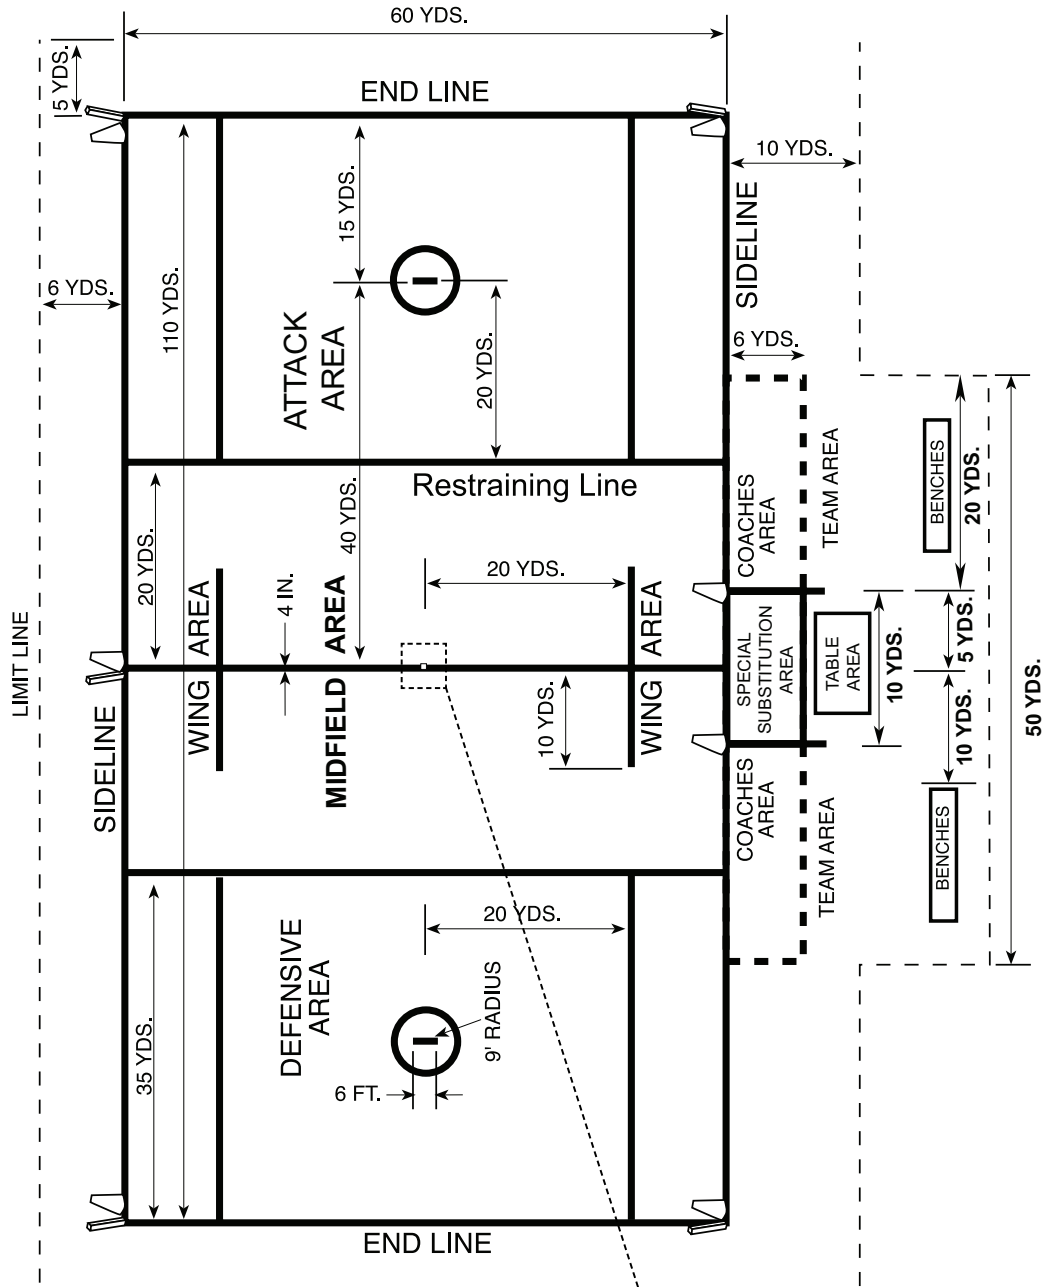

Men's Lacrosse Field of Play

Note: A 4-inch square line should be placed in the middle of the center line in a contrasting color.